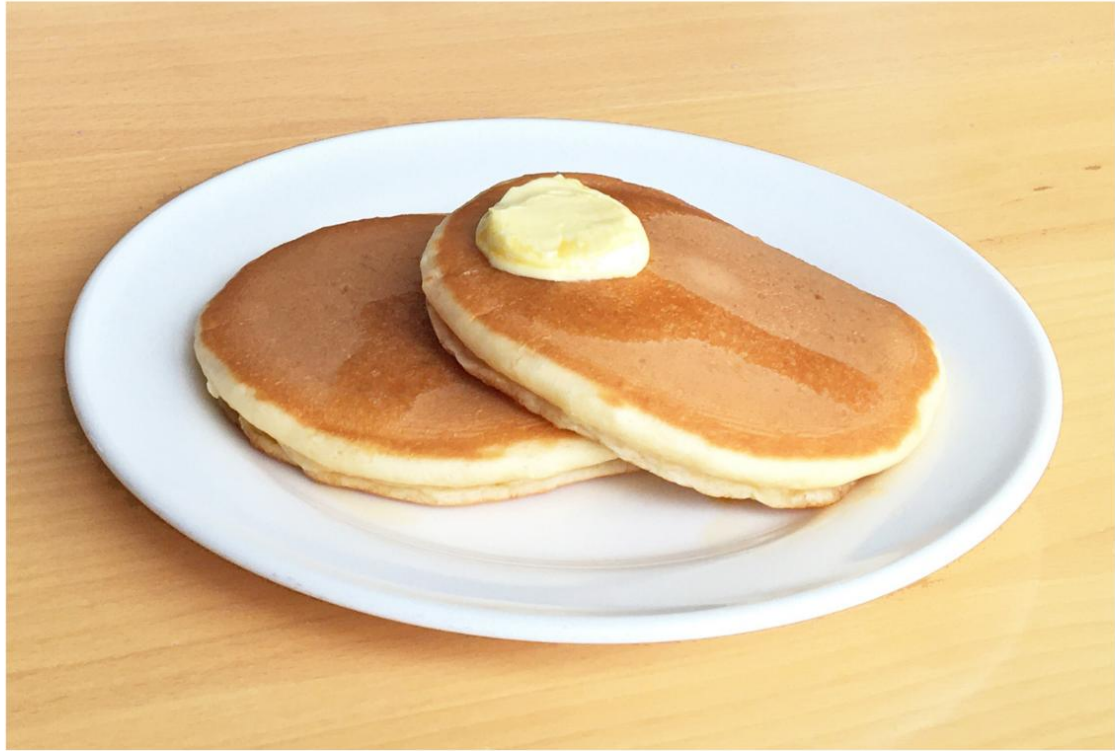

**Monaka* is a traditional Japanese confection in which sweet red bean filling is sandwiched between two crisp and thin wafers made from sticky rice flour.

ミルク
Milk

チョコレート
Chocolate

抹茶
Matcha
with Adzuki-Bean Paste